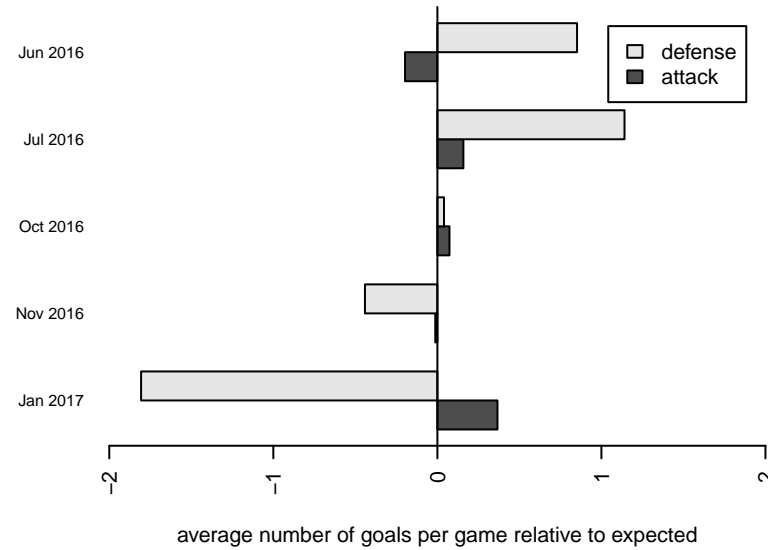

Performance relative to 13 month average