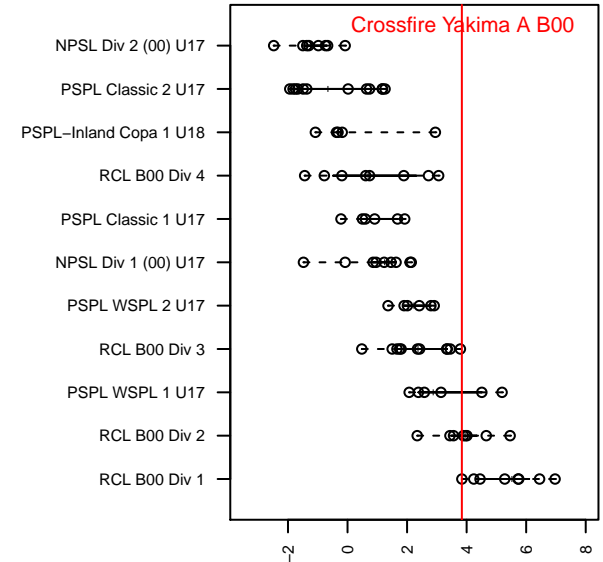

**attack and defense rating
relative to others at age
and all opponents in last 13 months**