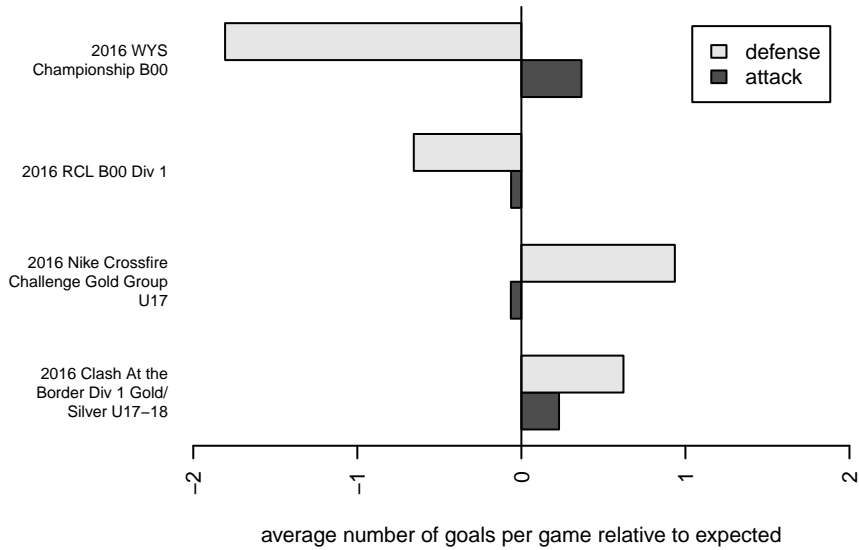

Performance relative to 13 month average