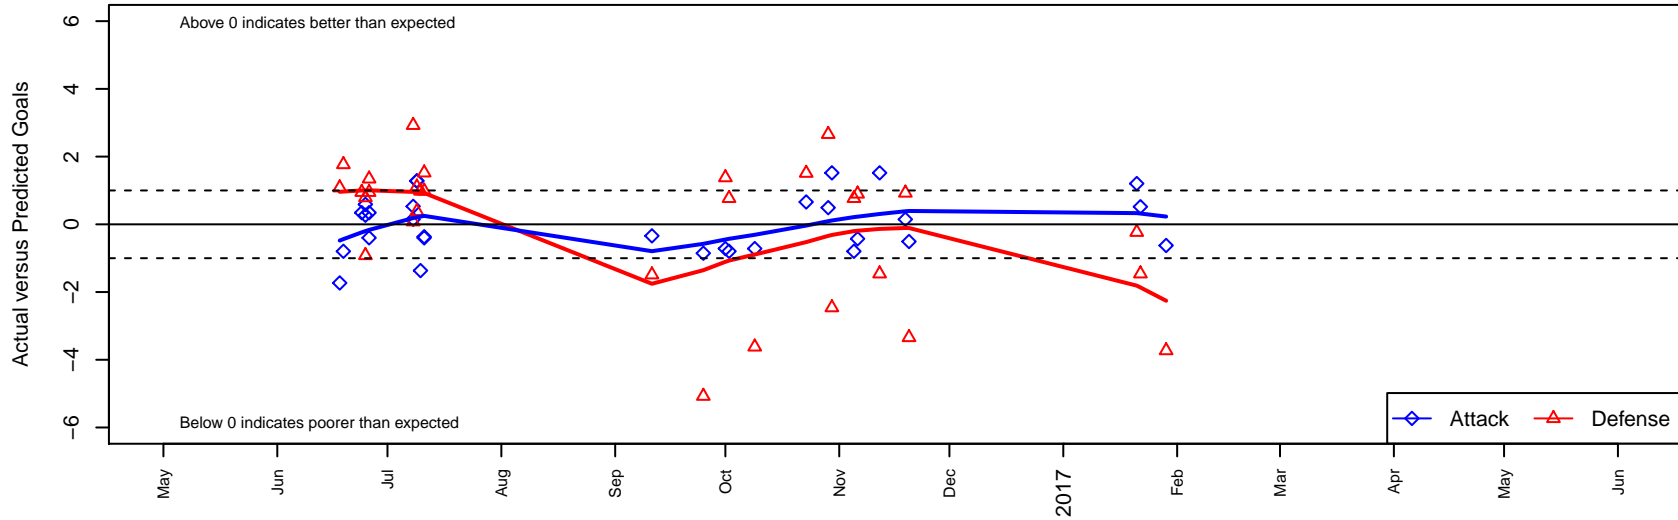

Crossfire Yakima A B00

Crossfire Yakima
 Yakima, WA
 B00 total strength=1675
 attack=25.14 defense=17.14
 fall league = RCL B00 Div 1

alt names used:
 CROSSFIRE YAKIMA B00A (WA)
 Crossfire Yakima -B00 A
 Crossfire Yakima -B00 A
 CROSSFIRE YAKIMA CUEVAS (WA)
 Crossfire Yakima Cuevas

Crossfire Yakima A B00
 Dots are actual minus expected GF (blue circles) and GA (red triangles).
 Blue line is smoothed change in attack strength. Red is smoothed change in defense strength.

**attack and defense variance (black dot)
relative to other teams
and top 10 in region**